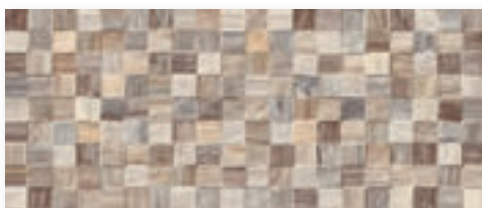

BARVE | COLORS

923539 EAGLE 65 BEIGE

923543 EAGLE 65 GREY

923540 EAGLE BEIGE DC LINES 3D

923544 EAGLE GREY DC LINES 3D

923541 EAGLE BEIGE DC MIX 3D

923545 EAGLE GREY DC MIX 3D

923542 EAGLE BEIGE DC WOOD 3D