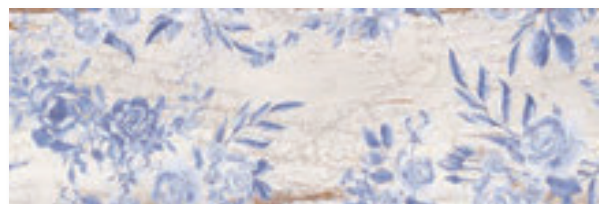

925784 NOSTALGIA WHITE DC FLOWER