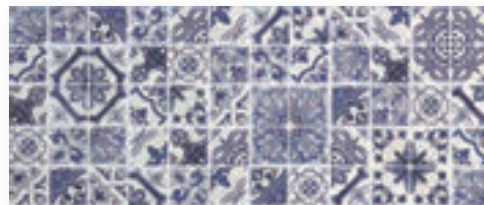

922838 BLOSSOM WHITE DC PATCHWORK