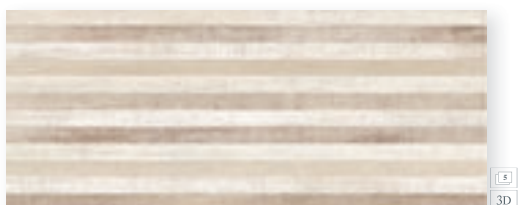

BARVE | COLORS

923630 DESIRE 65 BEIGE

925739 DESIRE 65 WHITE

925743 DALIA BEIGE DC FLOWER 3D

925740 DALIA WHITE DC FLOWER 3D

925744 DALIA BEIGE DC LINES 3D

925741 DALIA WHITE DC LINES 3D

925745 DALIA BEIGE DC MOSAIC 3D