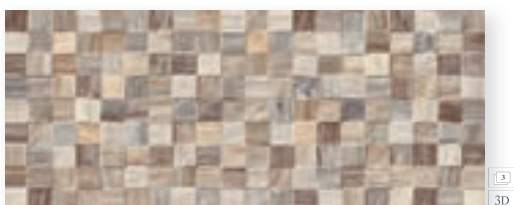

BARVE | COLORS

923630 DESIRE 65 BEIGE

923631 DESIRE 65 GREY

923632 DESIRE BEIGE DC LEVELS 3D

923633 DESIRE GREY DC LEVELS 3D

923542 EAGLE BEIGE DC WOOD 3D

923546 EAGLE GREY DC WOOD 3D

Priporočene talne ploščice | Recommended Floor Tiles