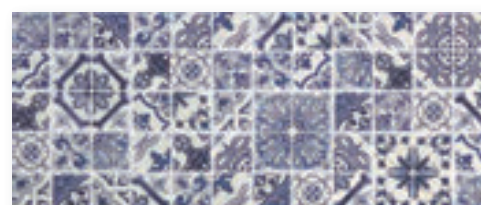

922838 BLOSSOM WHITE DC PATCHWORK