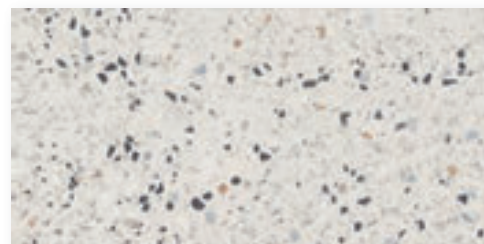

FENIX

Glazirane porcelanske ploščice | Glazed Porcelain Tiles
Reliefna površina | Structured Surface
30 x 60 cm | 11,8" x 23,6"

	Odpornost proti zmrzovanju | Frost Resistance	R10	Razred drsnosti | Slipperiness
	Primerno za zunanje površine | Suitable for Outdoor Areas	B	Razred drsnosti na mokri podlagi | Slipperiness on Wet Surfaces
	Primerno za bivalne površine | Suitable for Residential Areas	PEI IV	Odpornost proti obrabi | Abrasion Resistance
	Talna ploščica | Floor Tile	V2	Ploščice z rahlo razgibanim odtenkom ali vzorcem / Tiles With Slight Shade or Graphic Variation
	Stenska ploščica | Wall Tile	12	Število različnih lic | Number of Different Faces
M	Mat ploščica | Matt Tile		

BARVE | COLORS

927379 FENIX WHITE